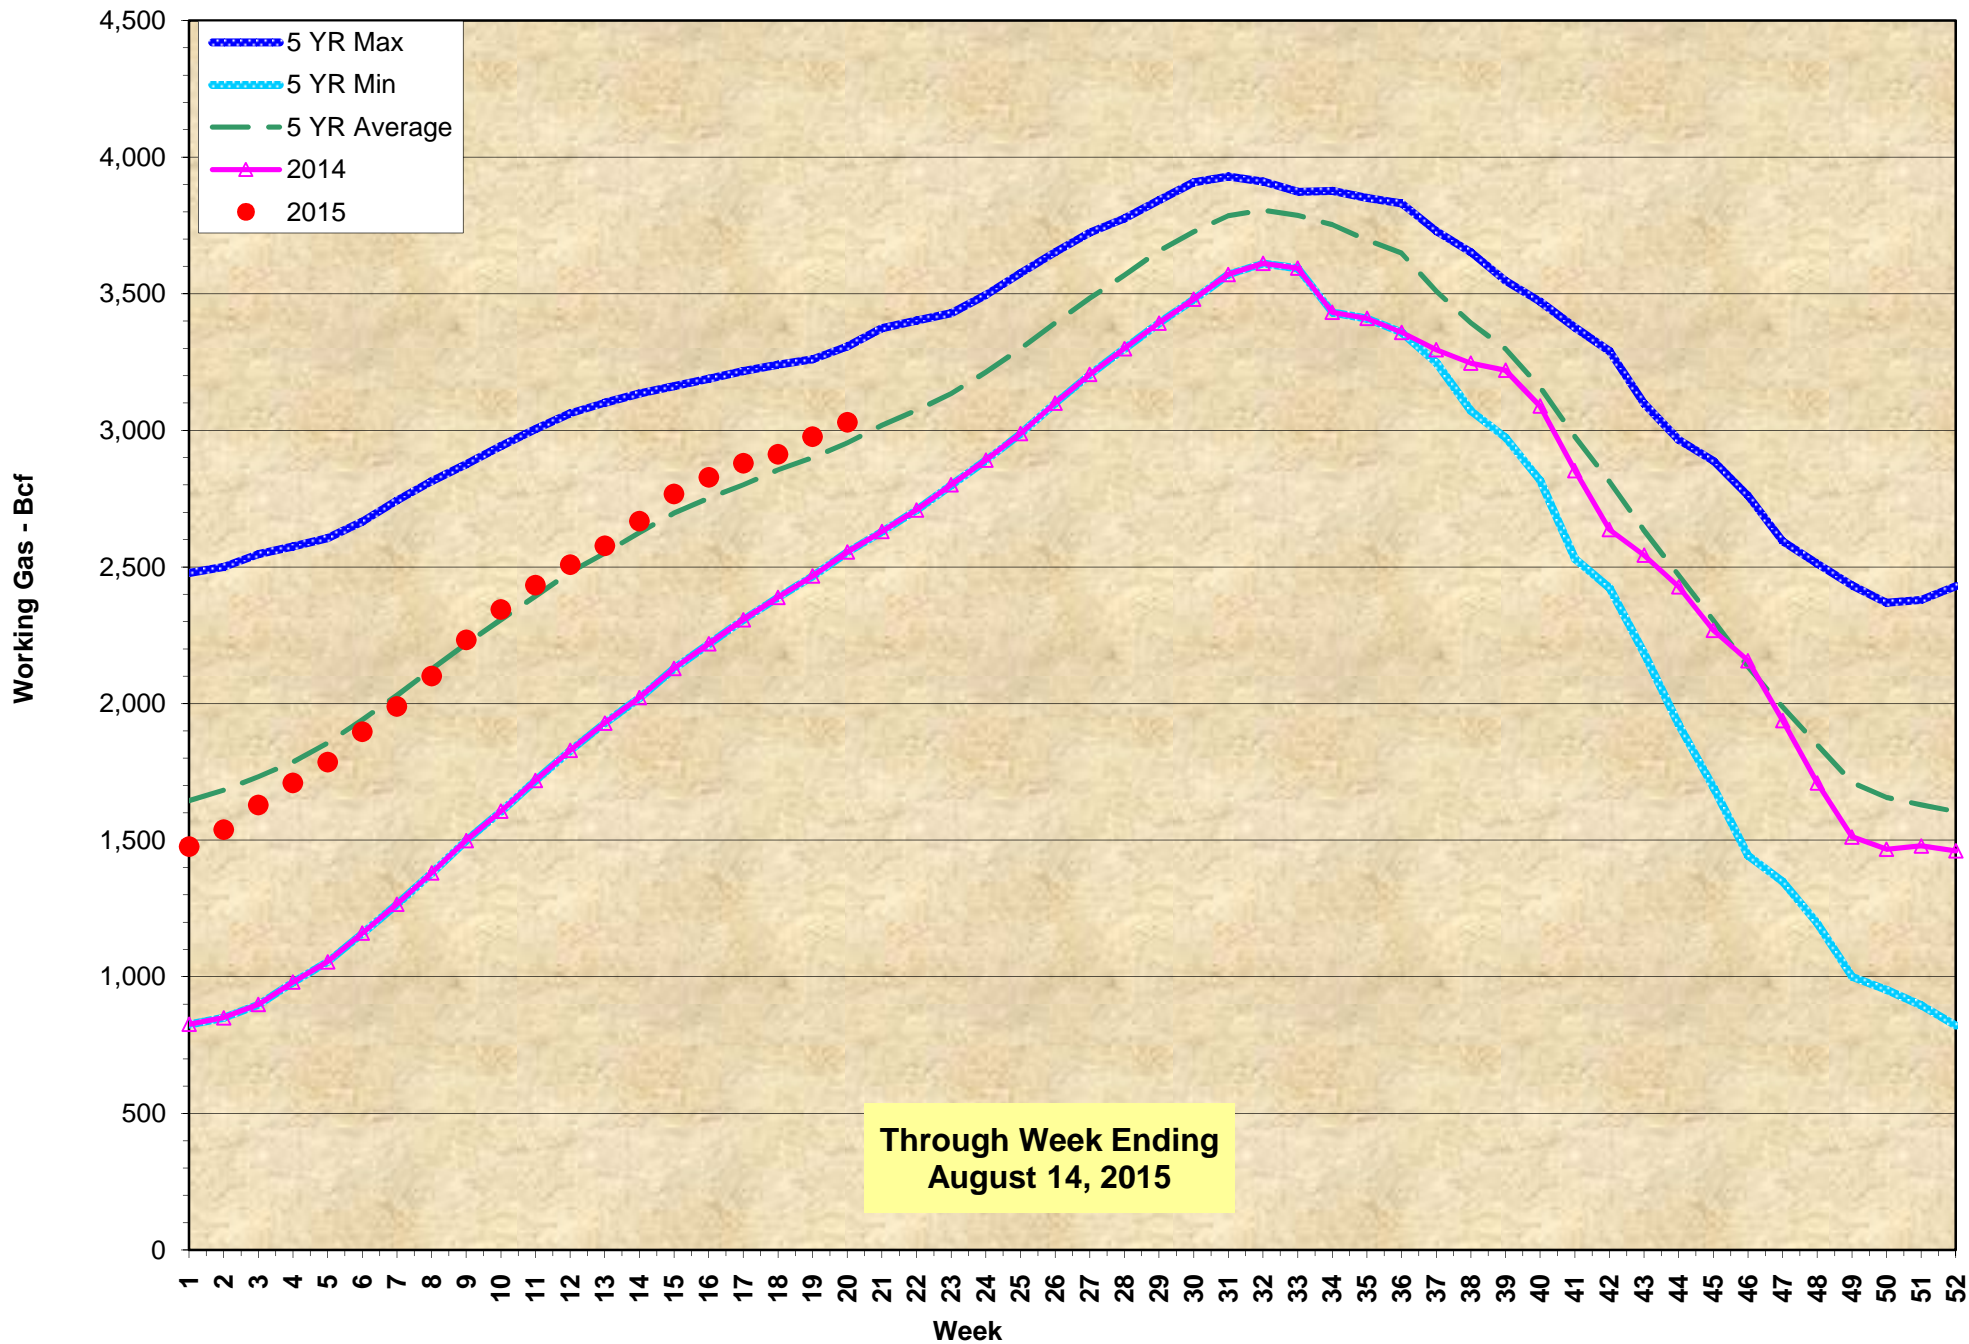

Working Gas Storage 2015-2016

Through Week Ending
August 14, 2015